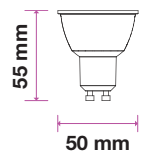

MODEL	WATTS	EQ.WATTS	LUMENS	BASE	BOX QTY.
VT-275	5w	40w	380	GU10	192 pcs

SKU: 108 | 3000K WARM WHITE