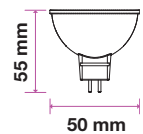

LED SPOTLIGHTS
MR16 | GU10

5 YEAR
WARRANTY*

MODEL	WATTS	EQ.WATTS	LUMENS	BASE	BOX QTY.
VT-257	6.5w	55w	450	GU5.3	200 pcs

- SKU: 204 | 3000K WARM WHITE
- SKU: 205 | 4000K DAY WHITE
- SKU: 206 | 6400K WHITE

MODEL	WATTS	EQ.WATTS	LUMENS	BASE	BOX QTY.
VT-267	6.5w	40w	450	GU5.3	200 pcs

- SKU: 207 | 3000K WARM WHITE
- SKU: 208 | 4000K DAY WHITE
- SKU: 209 | 6400K WHITE

MODEL	WATTS	EQ.WATTS	LUMENS	BASE	BOX QTY.
VT-247	6.5w	60w	480	GU10	200 pcs

- SKU: 192 | 3000K WARM WHITE
- SKU: 193 | 4000K DAY WHITE
- SKU: 194 | 6400K WHITE