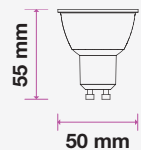

LED SPOTLIGHTS

LED GU10 Lights

Achieve a warm soft glow in any room with our improved range of GU10 spotlights with 30,000-hr lamp life.

- Clear and frost cover options
- Available in 38°D or 110°D beam angle
- Uses IP-protected Samsung LED chip
- Dimmable options available

5 YEAR
WARRANTY*

MODEL	WATTS	EQ.WATTS	LUMENS	BASE	BOX QTY.
VT-232	2w			GU10	pcs

SKU: 869 | 3000K WARM WHITE
SKU: 870 | 4000K DAY WHITE
SKU: 871 | 6400K WHITE

MODEL	WATTS	EQ.WATTS	LUMENS	BASE	BOX QTY.
VT-205	5w	35w	400	GU10	200 pcs

SKU: 201 | 3000K WARM WHITE
SKU: 202 | 4000K DAY WHITE
SKU: 203 | 6400K WHITE

MODEL	WATTS	EQ.WATTS	LUMENS	BASE	BOX QTY.
VT-275	5w	40w	380	GU10	192 pcs

SKU: 108 | 3000K WARM WHITE

MODEL	WATTS	EQ.WATTS	LUMENS	BASE	BOX QTY.
VT-275D	5w	35w	380	GU10	192 pcs

SKU: 109 | 3000K WARM WHITE