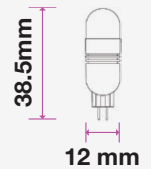

LED SPOTLIGHTS

LED Capsules Lights

Our newly improved range of capsule lights are the ideal choice for replacing Halogen counterparts. Now equipped with IP-protected Samsung LED chip for maximum efficiency.

- 30,000-hr lifespan
- DC: 12V for G4
- AC: 220-240V, 50Hz for G9
- CRI: >80

5 YEAR
WARRANTY*

MODEL	WATTS	EQ.WATTS	LUMENS	BASE	BOX QTY.
VT-201	1.5w	10w	100	G4	400 pcs

SKU: 240 | 3000K WARM WHITE
SKU: 241 | 4000K DAY WHITE
SKU: 242 | 6400K WHITE

MODEL	WATTS	EQ.WATTS	LUMENS	BASE	BOX QTY.
VT-234	3.2w	30w	385	G4	pcs

SKU: 131 | 3000K WARM WHITE
SKU: 132 | 4000K DAY WHITE
SKU: 133 | 6400K WHITE

MODEL	WATTS	EQ.WATTS	LUMENS	BASE	BOX QTY.
VT-203	2.5w	20w	200	G9	500 pcs

SKU: 243 | 3000K WARM WHITE
SKU: 244 | 4000K DAY WHITE
SKU: 245 | 6400K WHITE

MODEL	WATTS	EQ.WATTS	LUMENS	BASE	BOX QTY.
VT-204	3w	25w	300	G9	500 pcs

SKU: 246 | 3000K WARM WHITE
SKU: 247 | 4000K DAY WHITE
SKU: 248 | 6400K WHITE