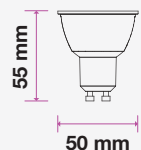

MODEL	WATTS	EQ.WATTS	LUMENS	BASE	BOX QTY.
VT-275D	5w	35w	380	GU10	192 pcs

SKU: 109 | 3000K WARM WHITE